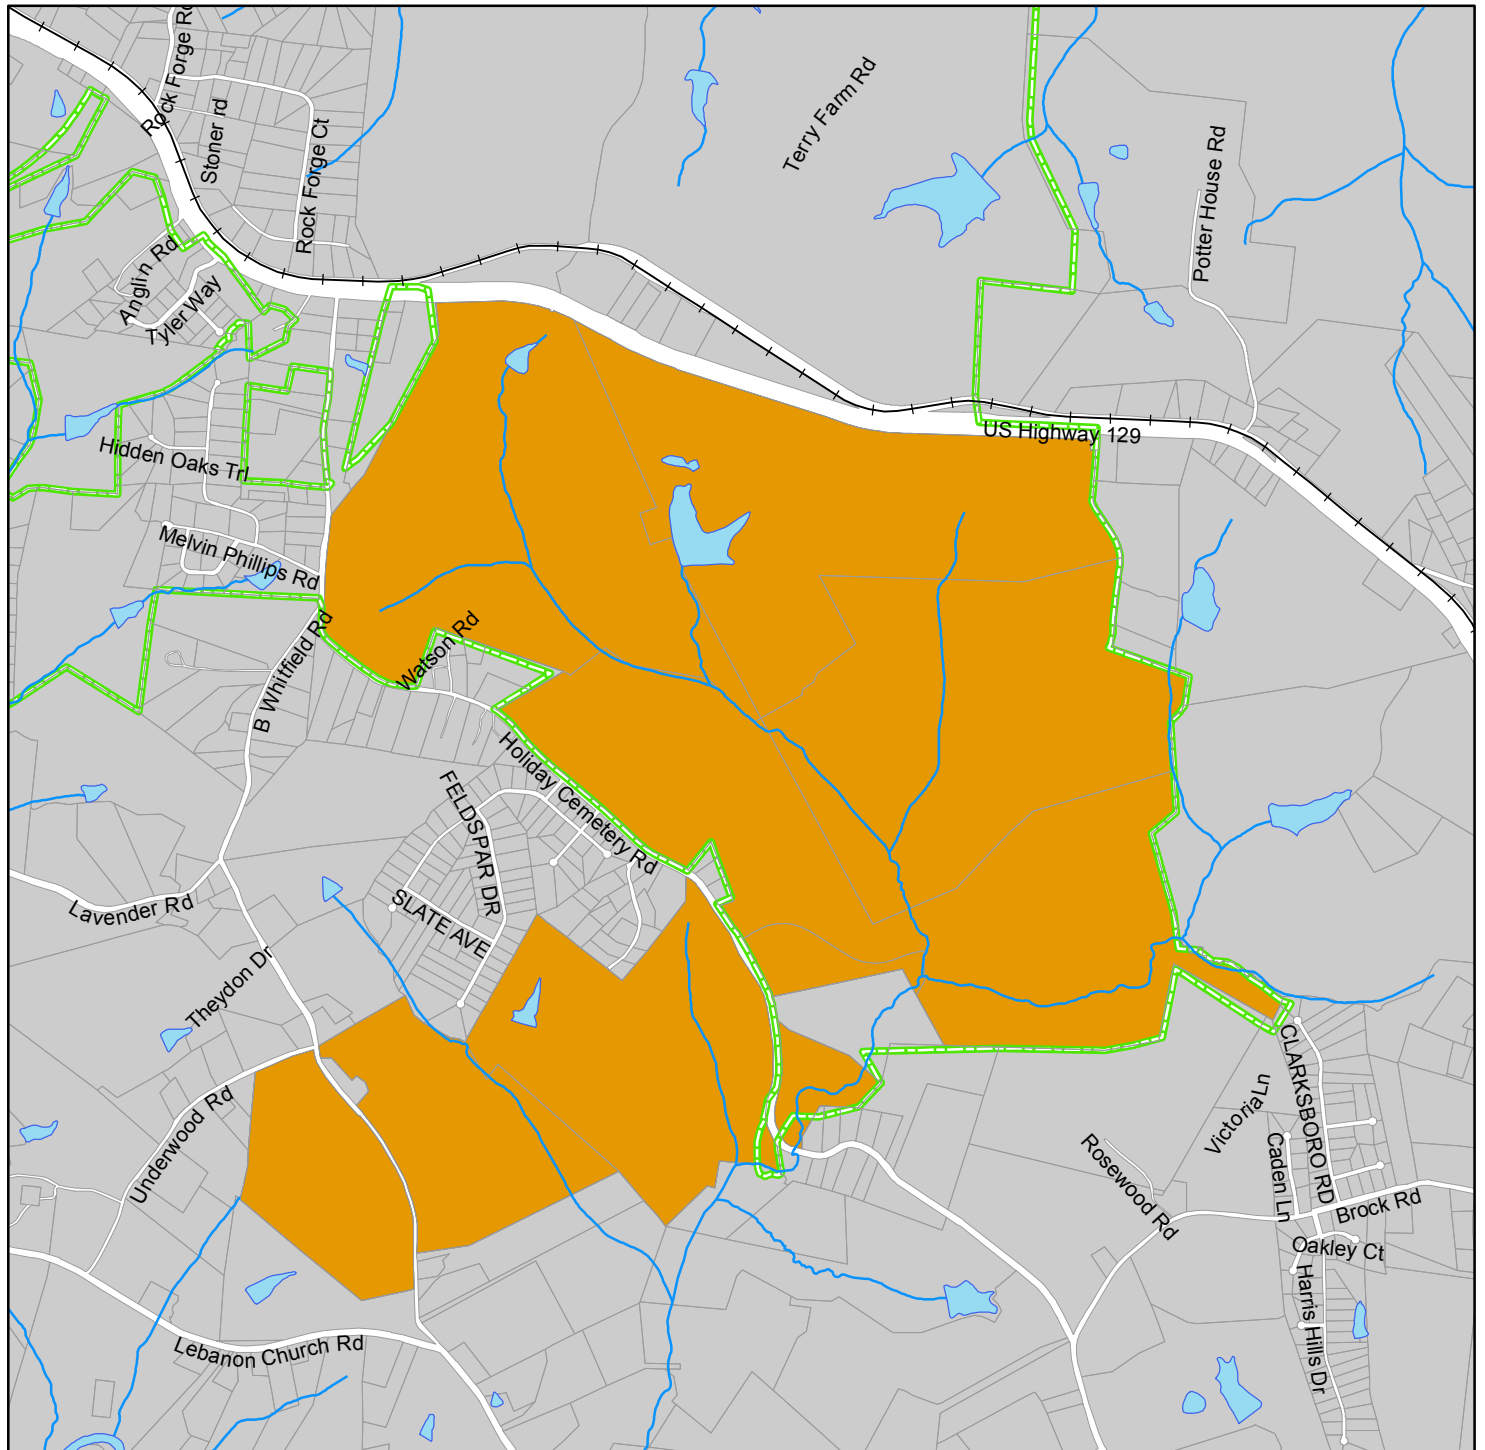

## City of Arcade

### Arcade Meadows

### Legend

-  DRI #2213
-  Arcade Boundary

Site Location is approximate and based on information submitted by the applicant

**DRI #2213**  
**City of Arcade**  
Arcade Meadows

**Legend**

 DRI #2213

0 0.15 0.3 0.6  
Miles

0 950 1,900 3,800  
Feet

Site Location is approximate and based on information submitted by the applicant